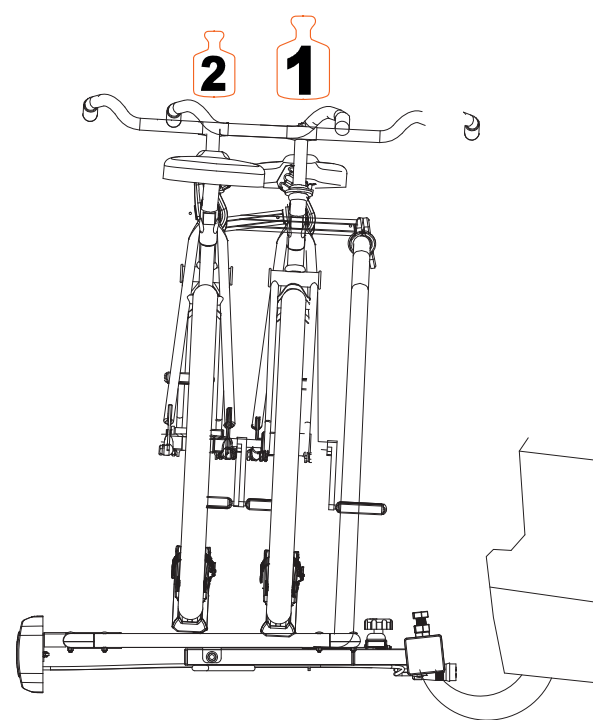

940-442

Lv7 2023-r2

Modelo-model:

CRUZ Tailo bike adaptor 2 bikes

Lote-Lot-Lot-Lot:

01-23

Peso-Weight-Poids-Gewicht:

5,10 kg

2. 

3. 

4. 

5. 

6. 

7. 

8. 

1_x  = 15kg MAX
2_x  = 30kg MAX