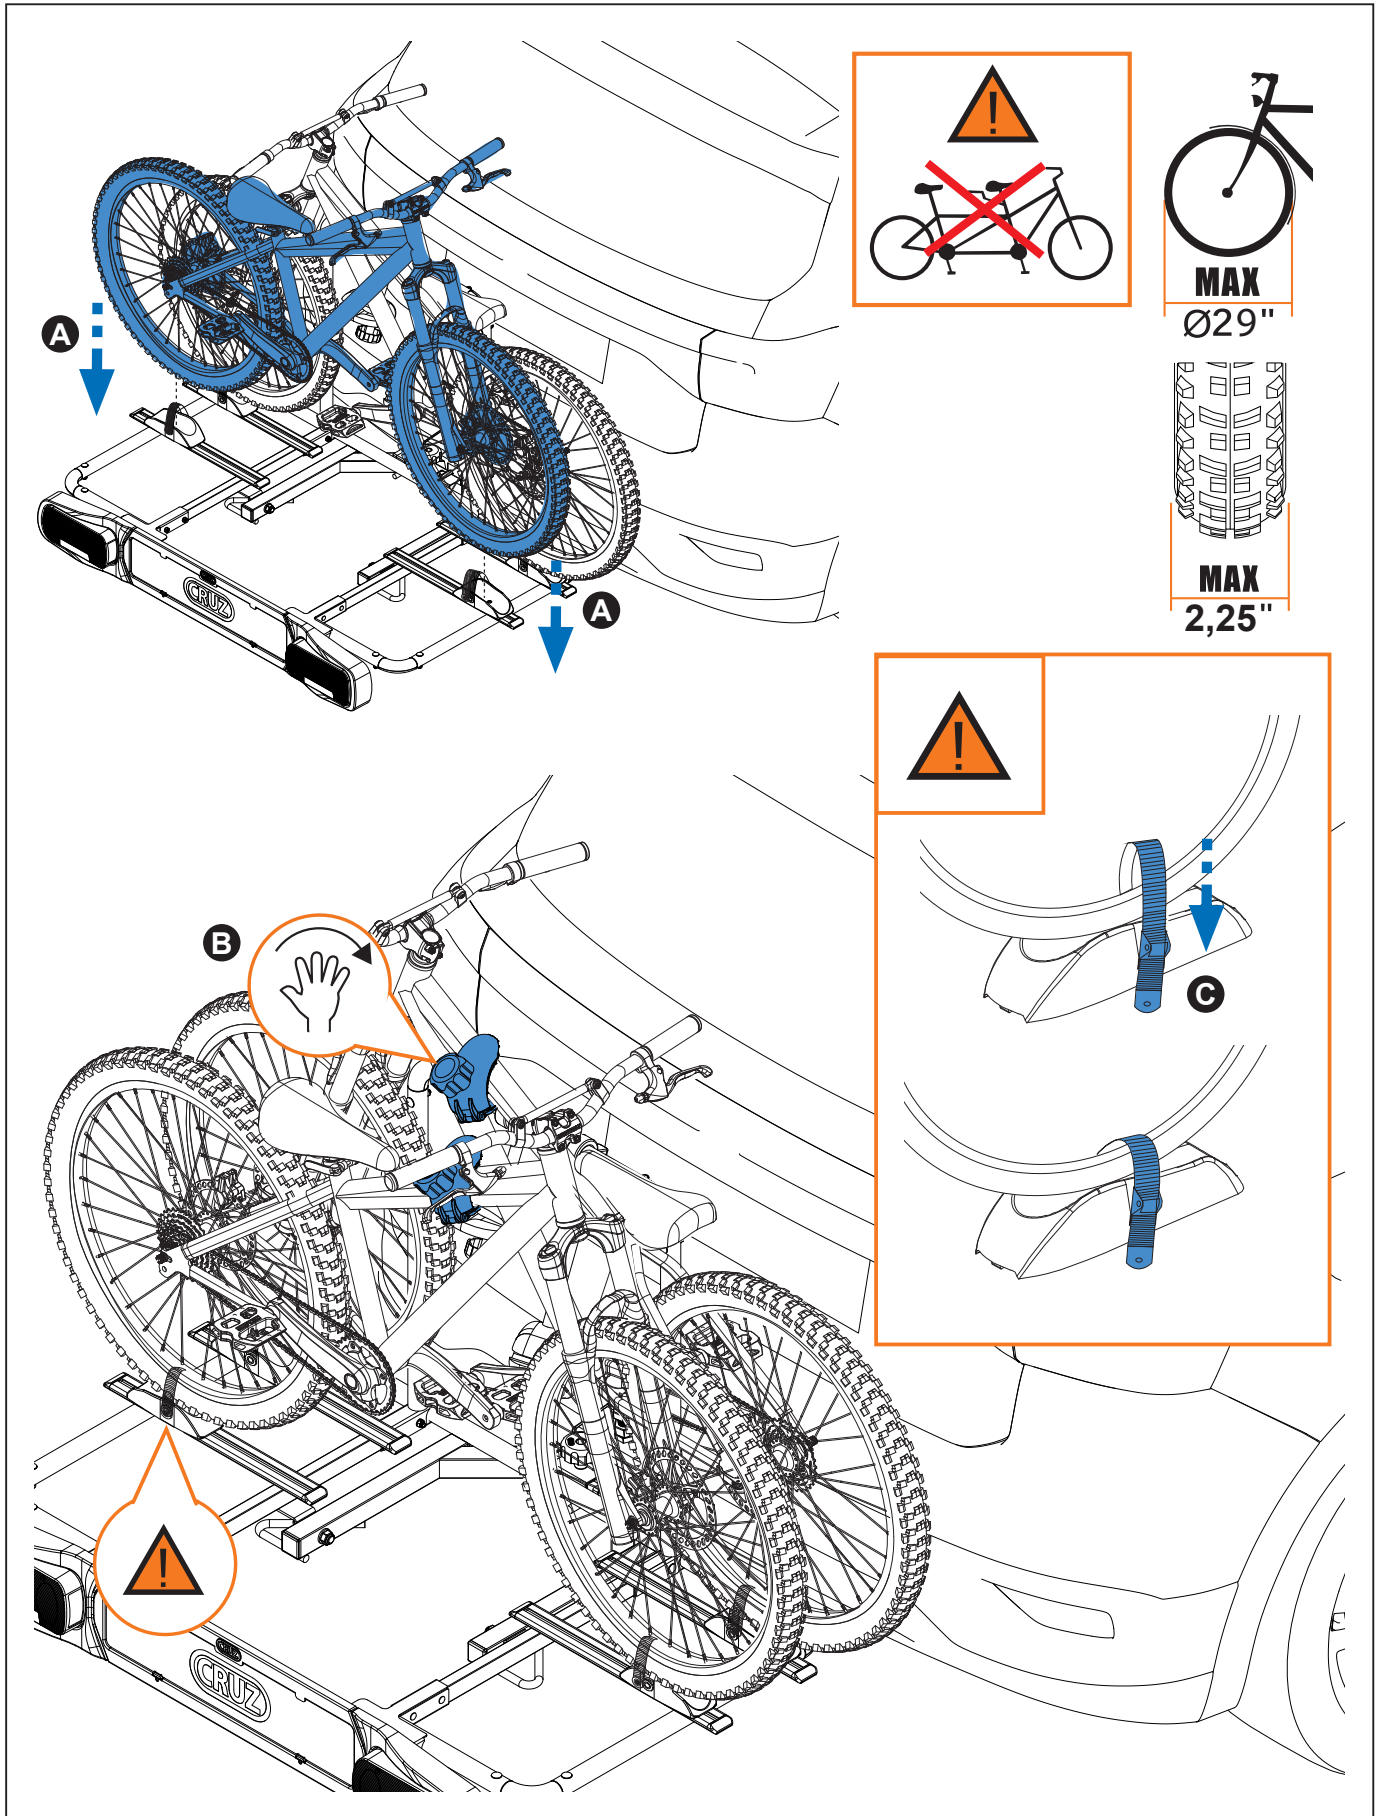

940-442

Lv7 2023-r2

Modelo-model:

CRUZ Tailo bike adaptor 2 bikes

Lote-Lot-Lot-Lot:

01-23

Peso-Weight-Poids-Gewicht:

5,10 kg

2. 

3. 

4. 

5. 

6. 

7. 

8. 

1_x  = 15kg MAX
2_x  = 30kg MAX