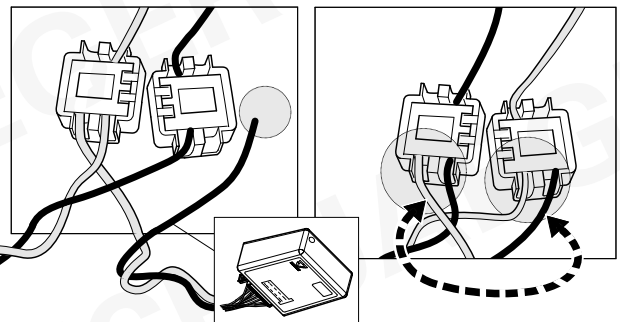

Failure support

Check CAN-Data Wire

Ignition ON

1x max 5 min.

PIN 17

oder / or

PIN 1

Ignition ON