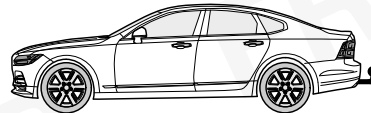

40

Status LED für Eigendiagnose

Status LED for self-diagnosis

Operation support

No CAN-Data =

Standby / Sleepmode

Ignition OFF

Ignition ON