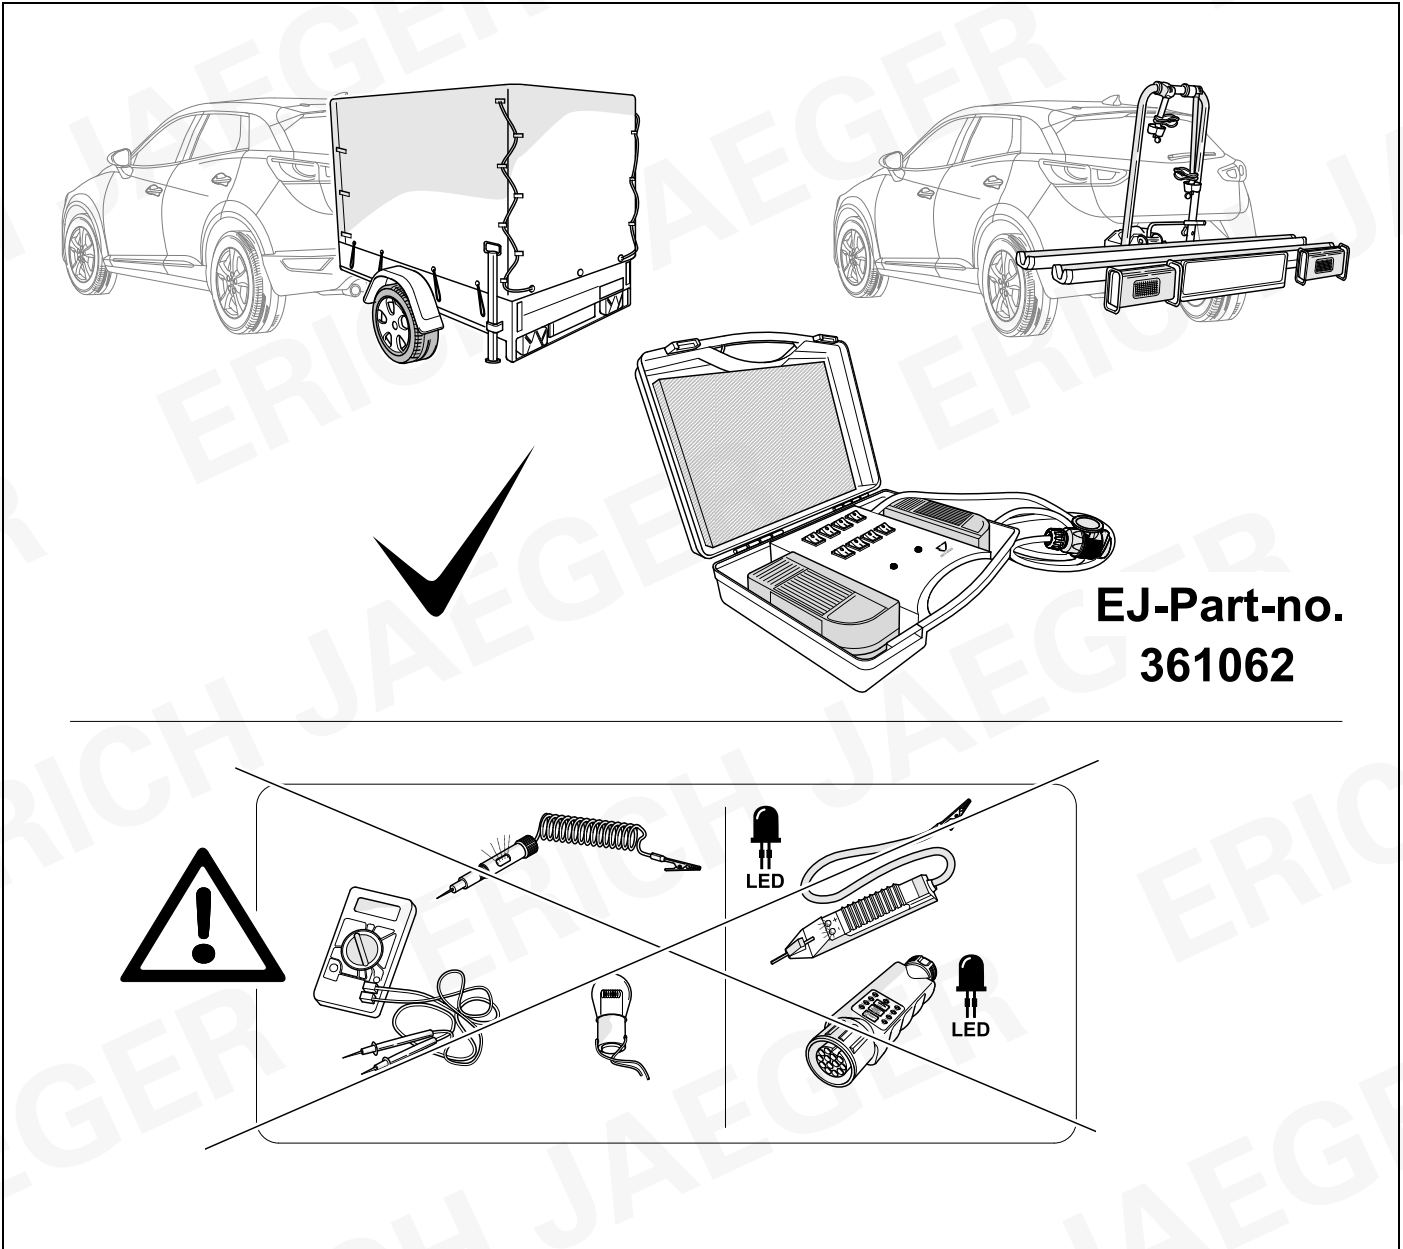

35 CHECK

36 INFORMATION

28

-

30